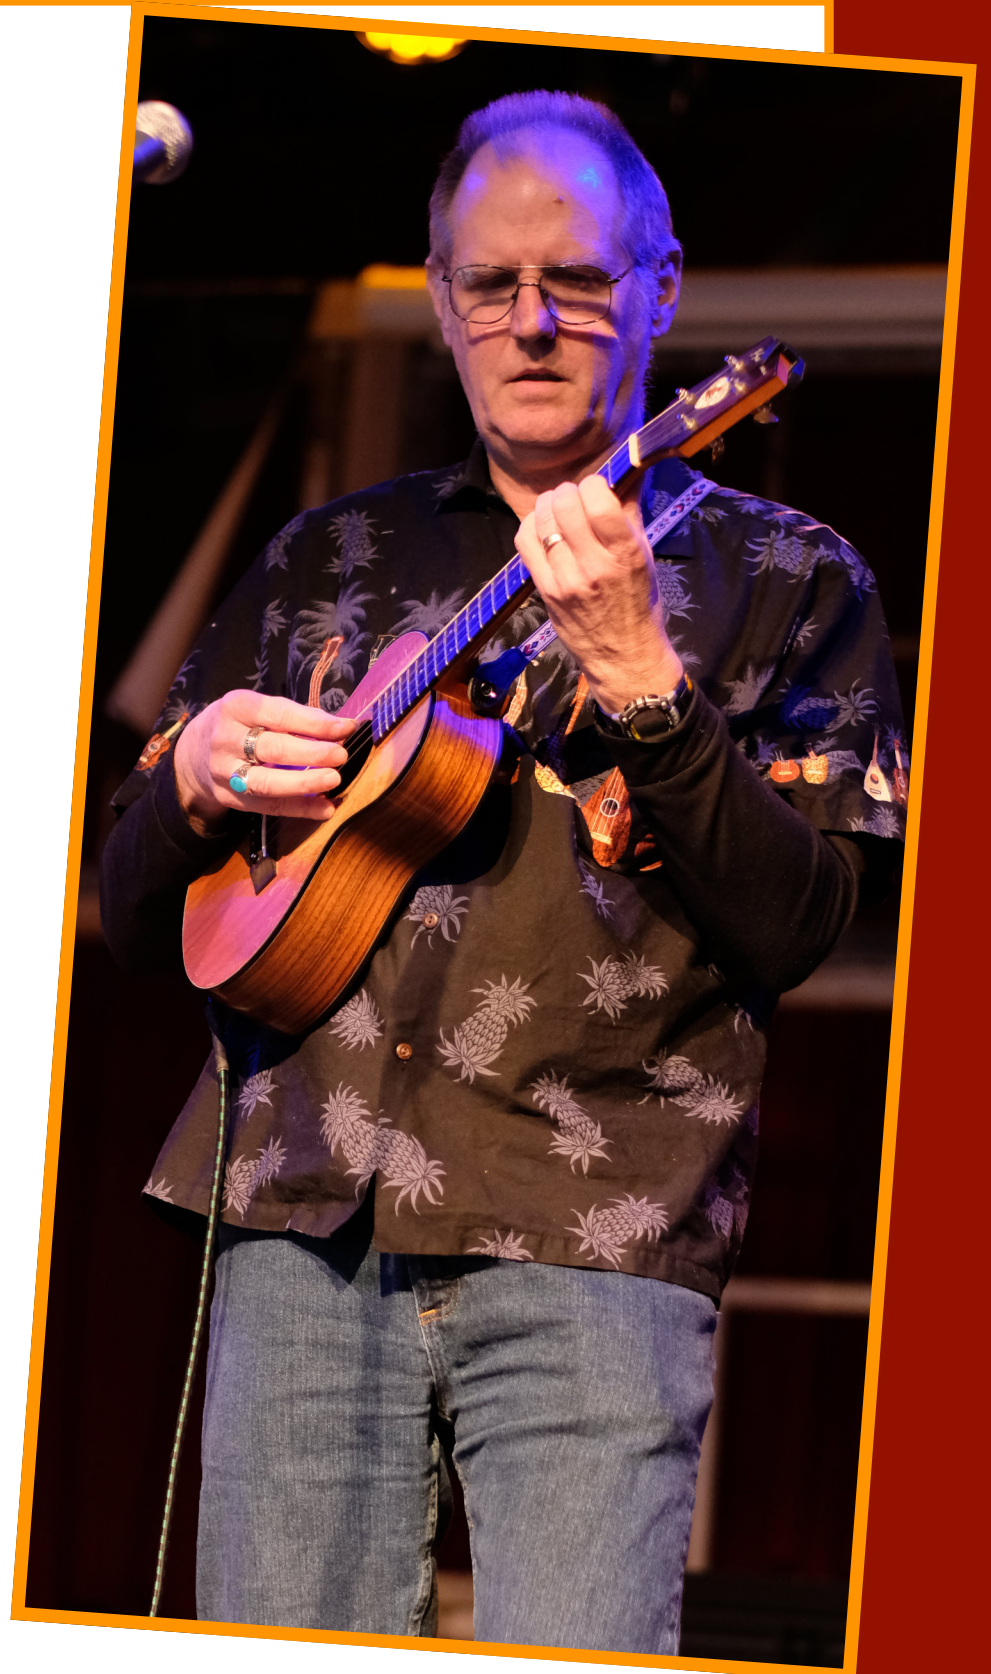

curt sheller

HOW ABOUT MORE UKE?

www.CurtSheller.com

www.LearningUkulele.com • www.funkyfrets.com

Contact kelly@funkyfrets.com • 484 415 9677 (USA East Coast) for Booking Info